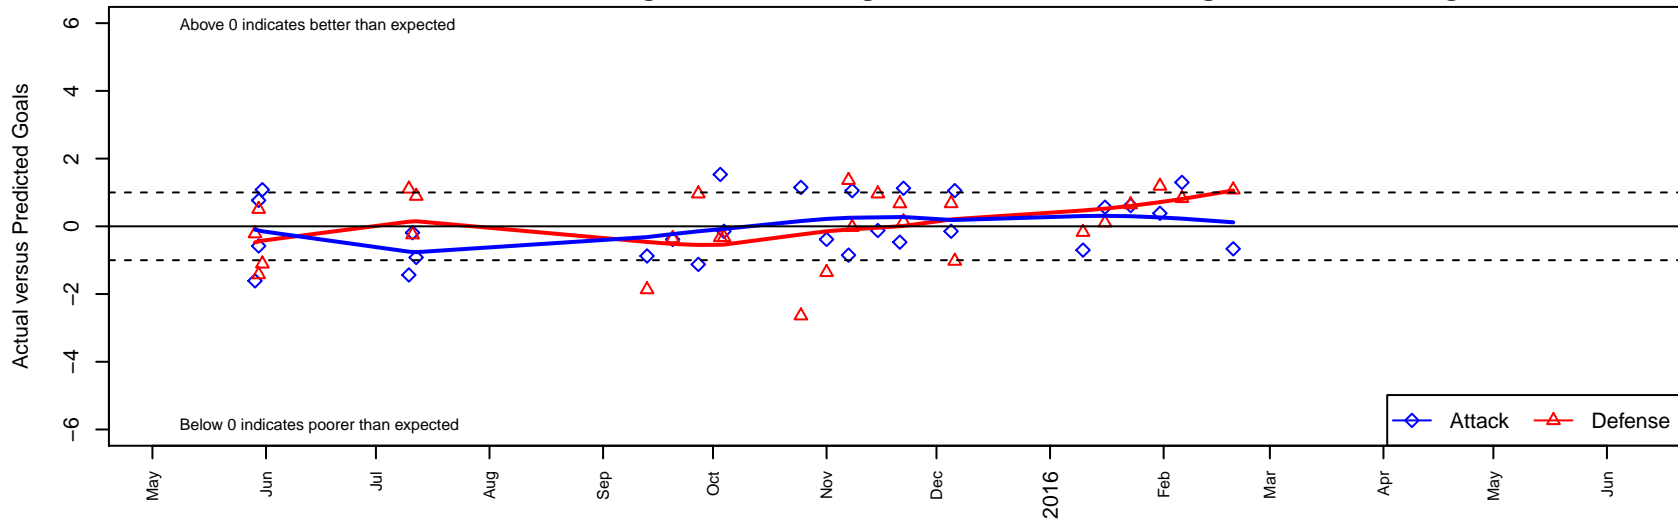

Seattle United Tango B99

Seattle United
 Seattle, WA
 B99 total strength=1705
 attack=18.42 defense=28.7
 fall league = RCL B99 Div 2
 notes= Heimbigner 2015

alt names used:
 SEATTLE UNITED BOYS 99 TANGO (WA)
 Seattle United B99 Tango B
 Seattle United B99 Tango B

Venues played:
 2014 Showcase of Champions Showcase Red
 2015 Nike Crossfire Challenge Super Group U'
 2015 RCL B99 Div 2
 2015 WYS Championship B99

Seattle United Tango B99
 Dots are actual minus expected GF (blue circles) and GA (red triangles).
 Blue line is smoothed change in attack strength. Red is smoothed change in defense strength.

**attack and defense variance (black dot)
relative to other teams
and top 10 in region**

**attack and defense rating
relative to others at age
and all opponents in last 13 months**

Performance relative to 13 month average